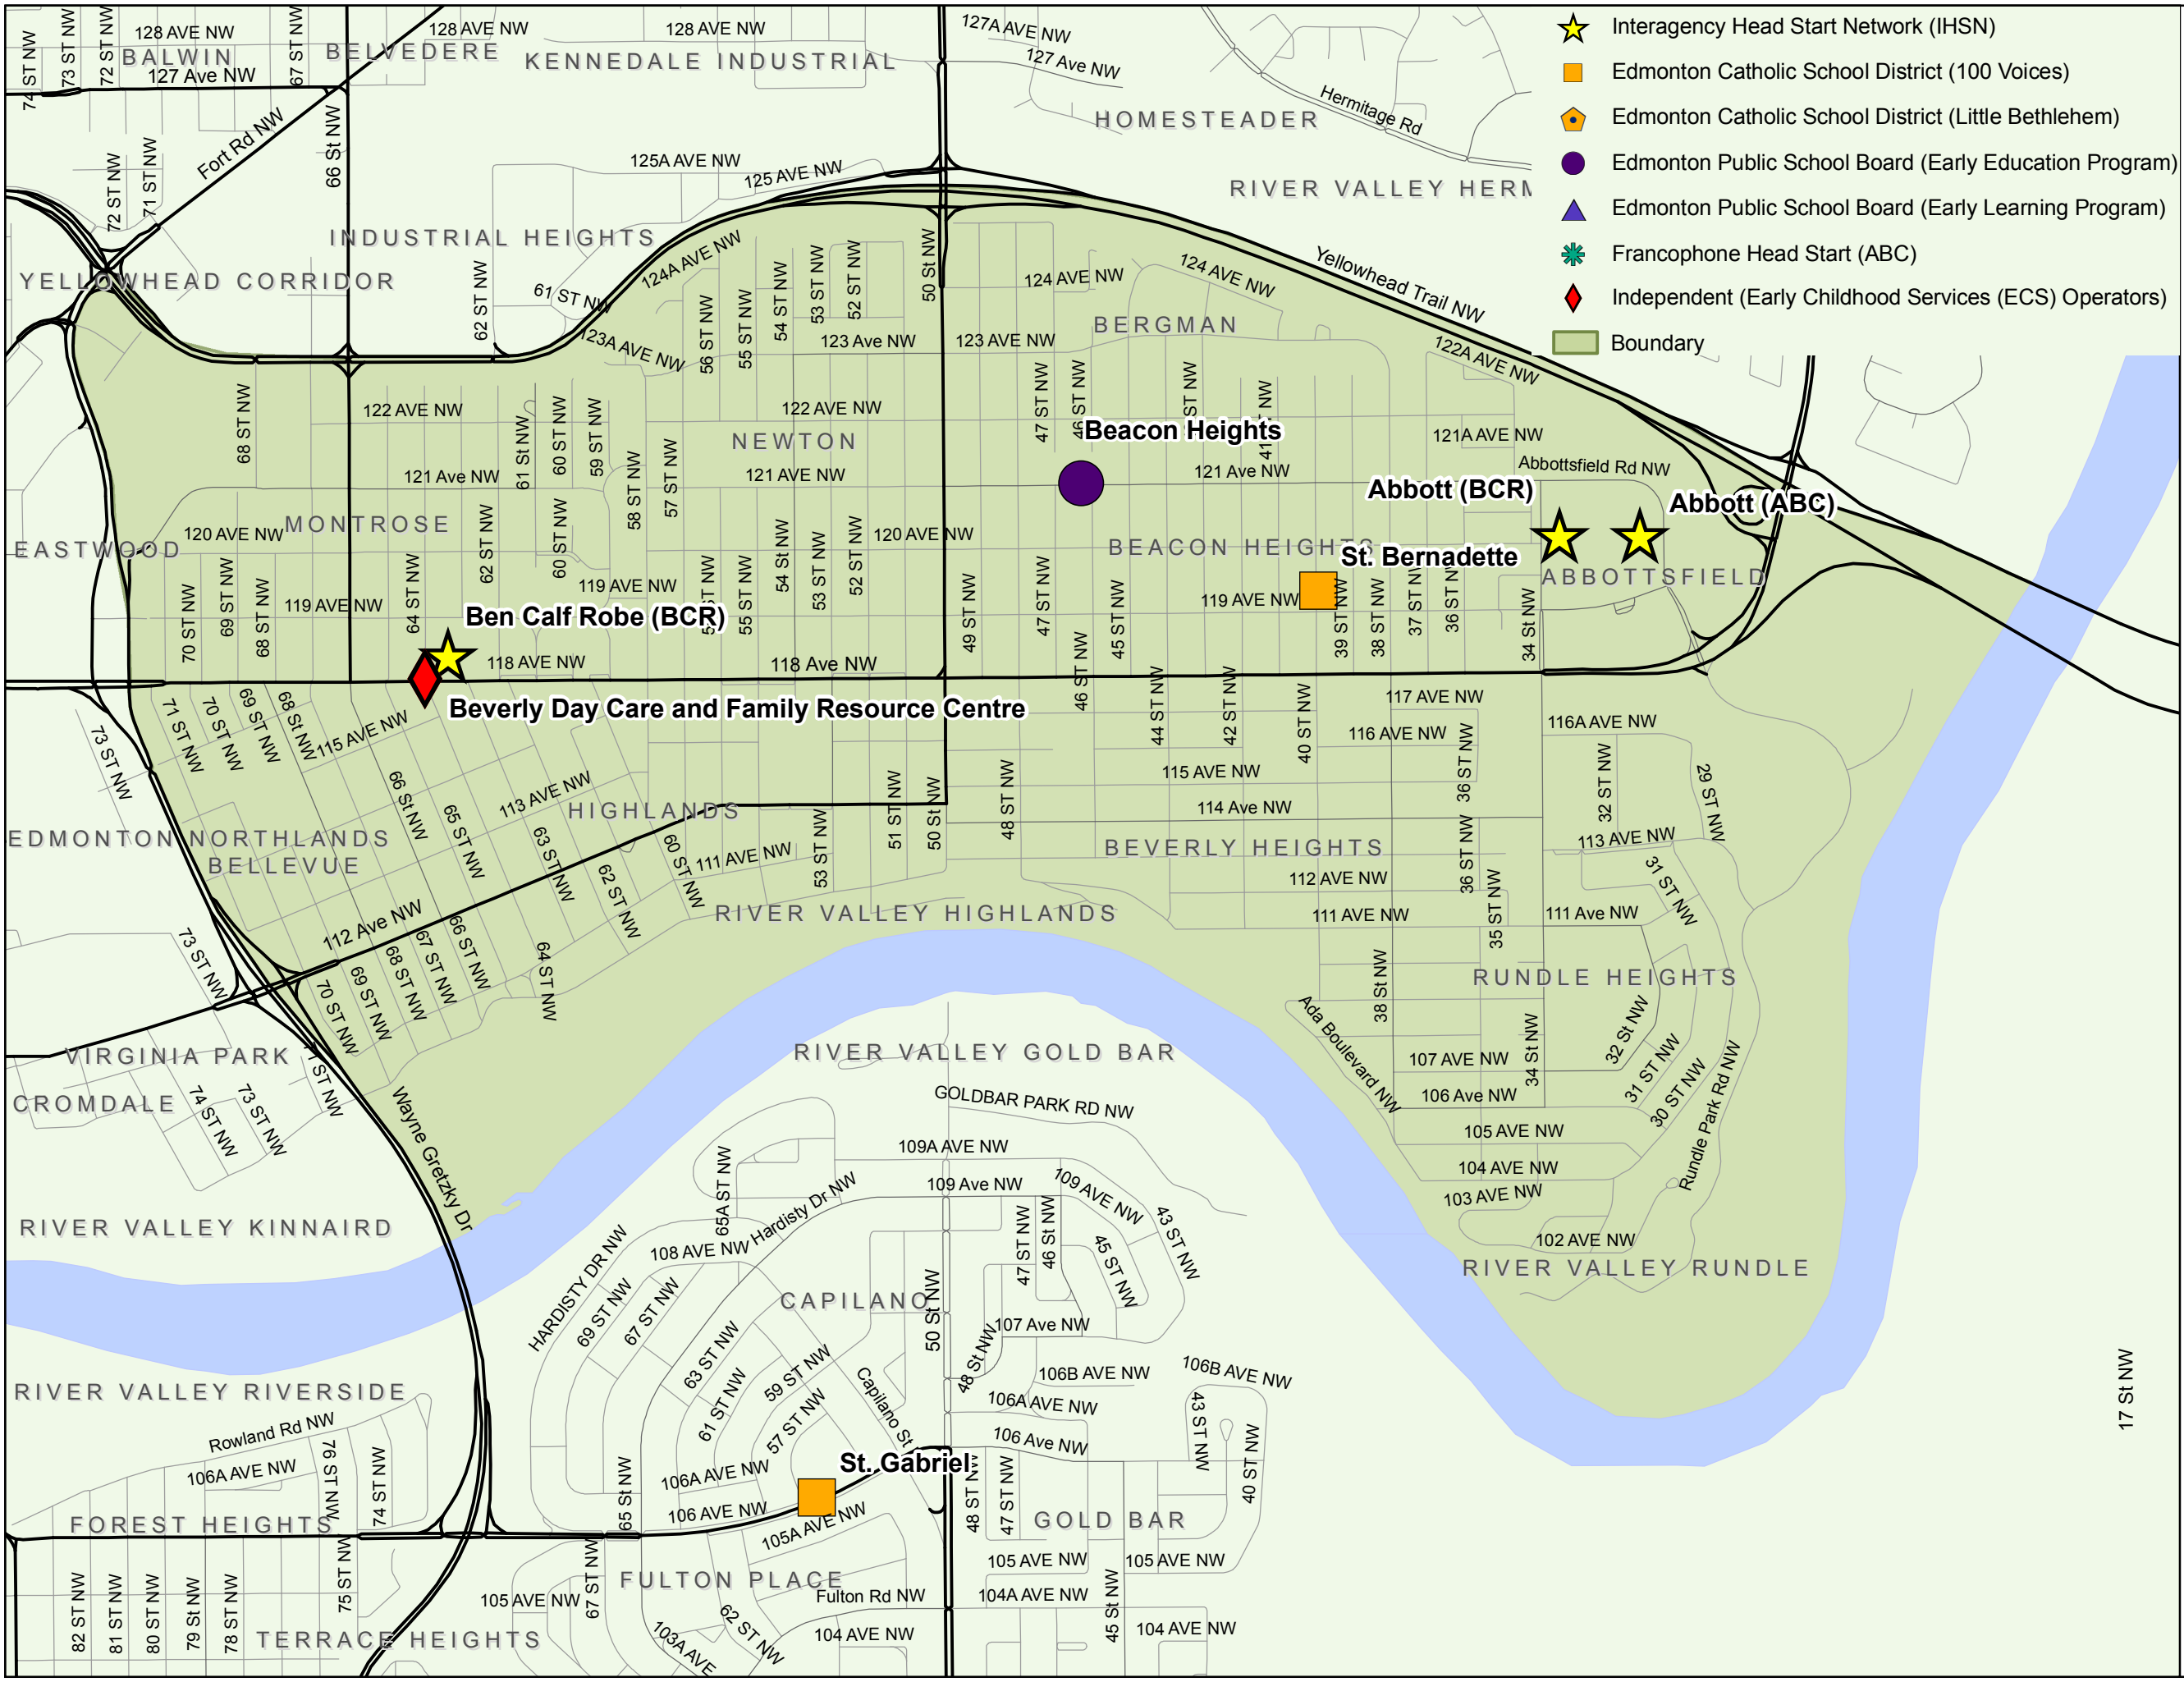

# ABC Head Start Abbott Site

-  Interagency Head Start Network (IHSN)
-  Edmonton Catholic School District (100 Voices)
-  Edmonton Catholic School District (Little Bethlehem)
-  Edmonton Public School Board (Early Education Program)
-  Edmonton Public School Board (Early Learning Program)
-  Francophone Head Start (ABC)
-  Independent (Early Childhood Services (ECS) Operators)
-  Boundary

Data Source: Interagency Head Start, 2011  
Network Community Mapping Committee

The information presented in this map is accurate to the best of our knowledge using the data available. We accept no liability for the use or misuse of this information.  
M.A.P.S. Alberta Capital Region 05/2011