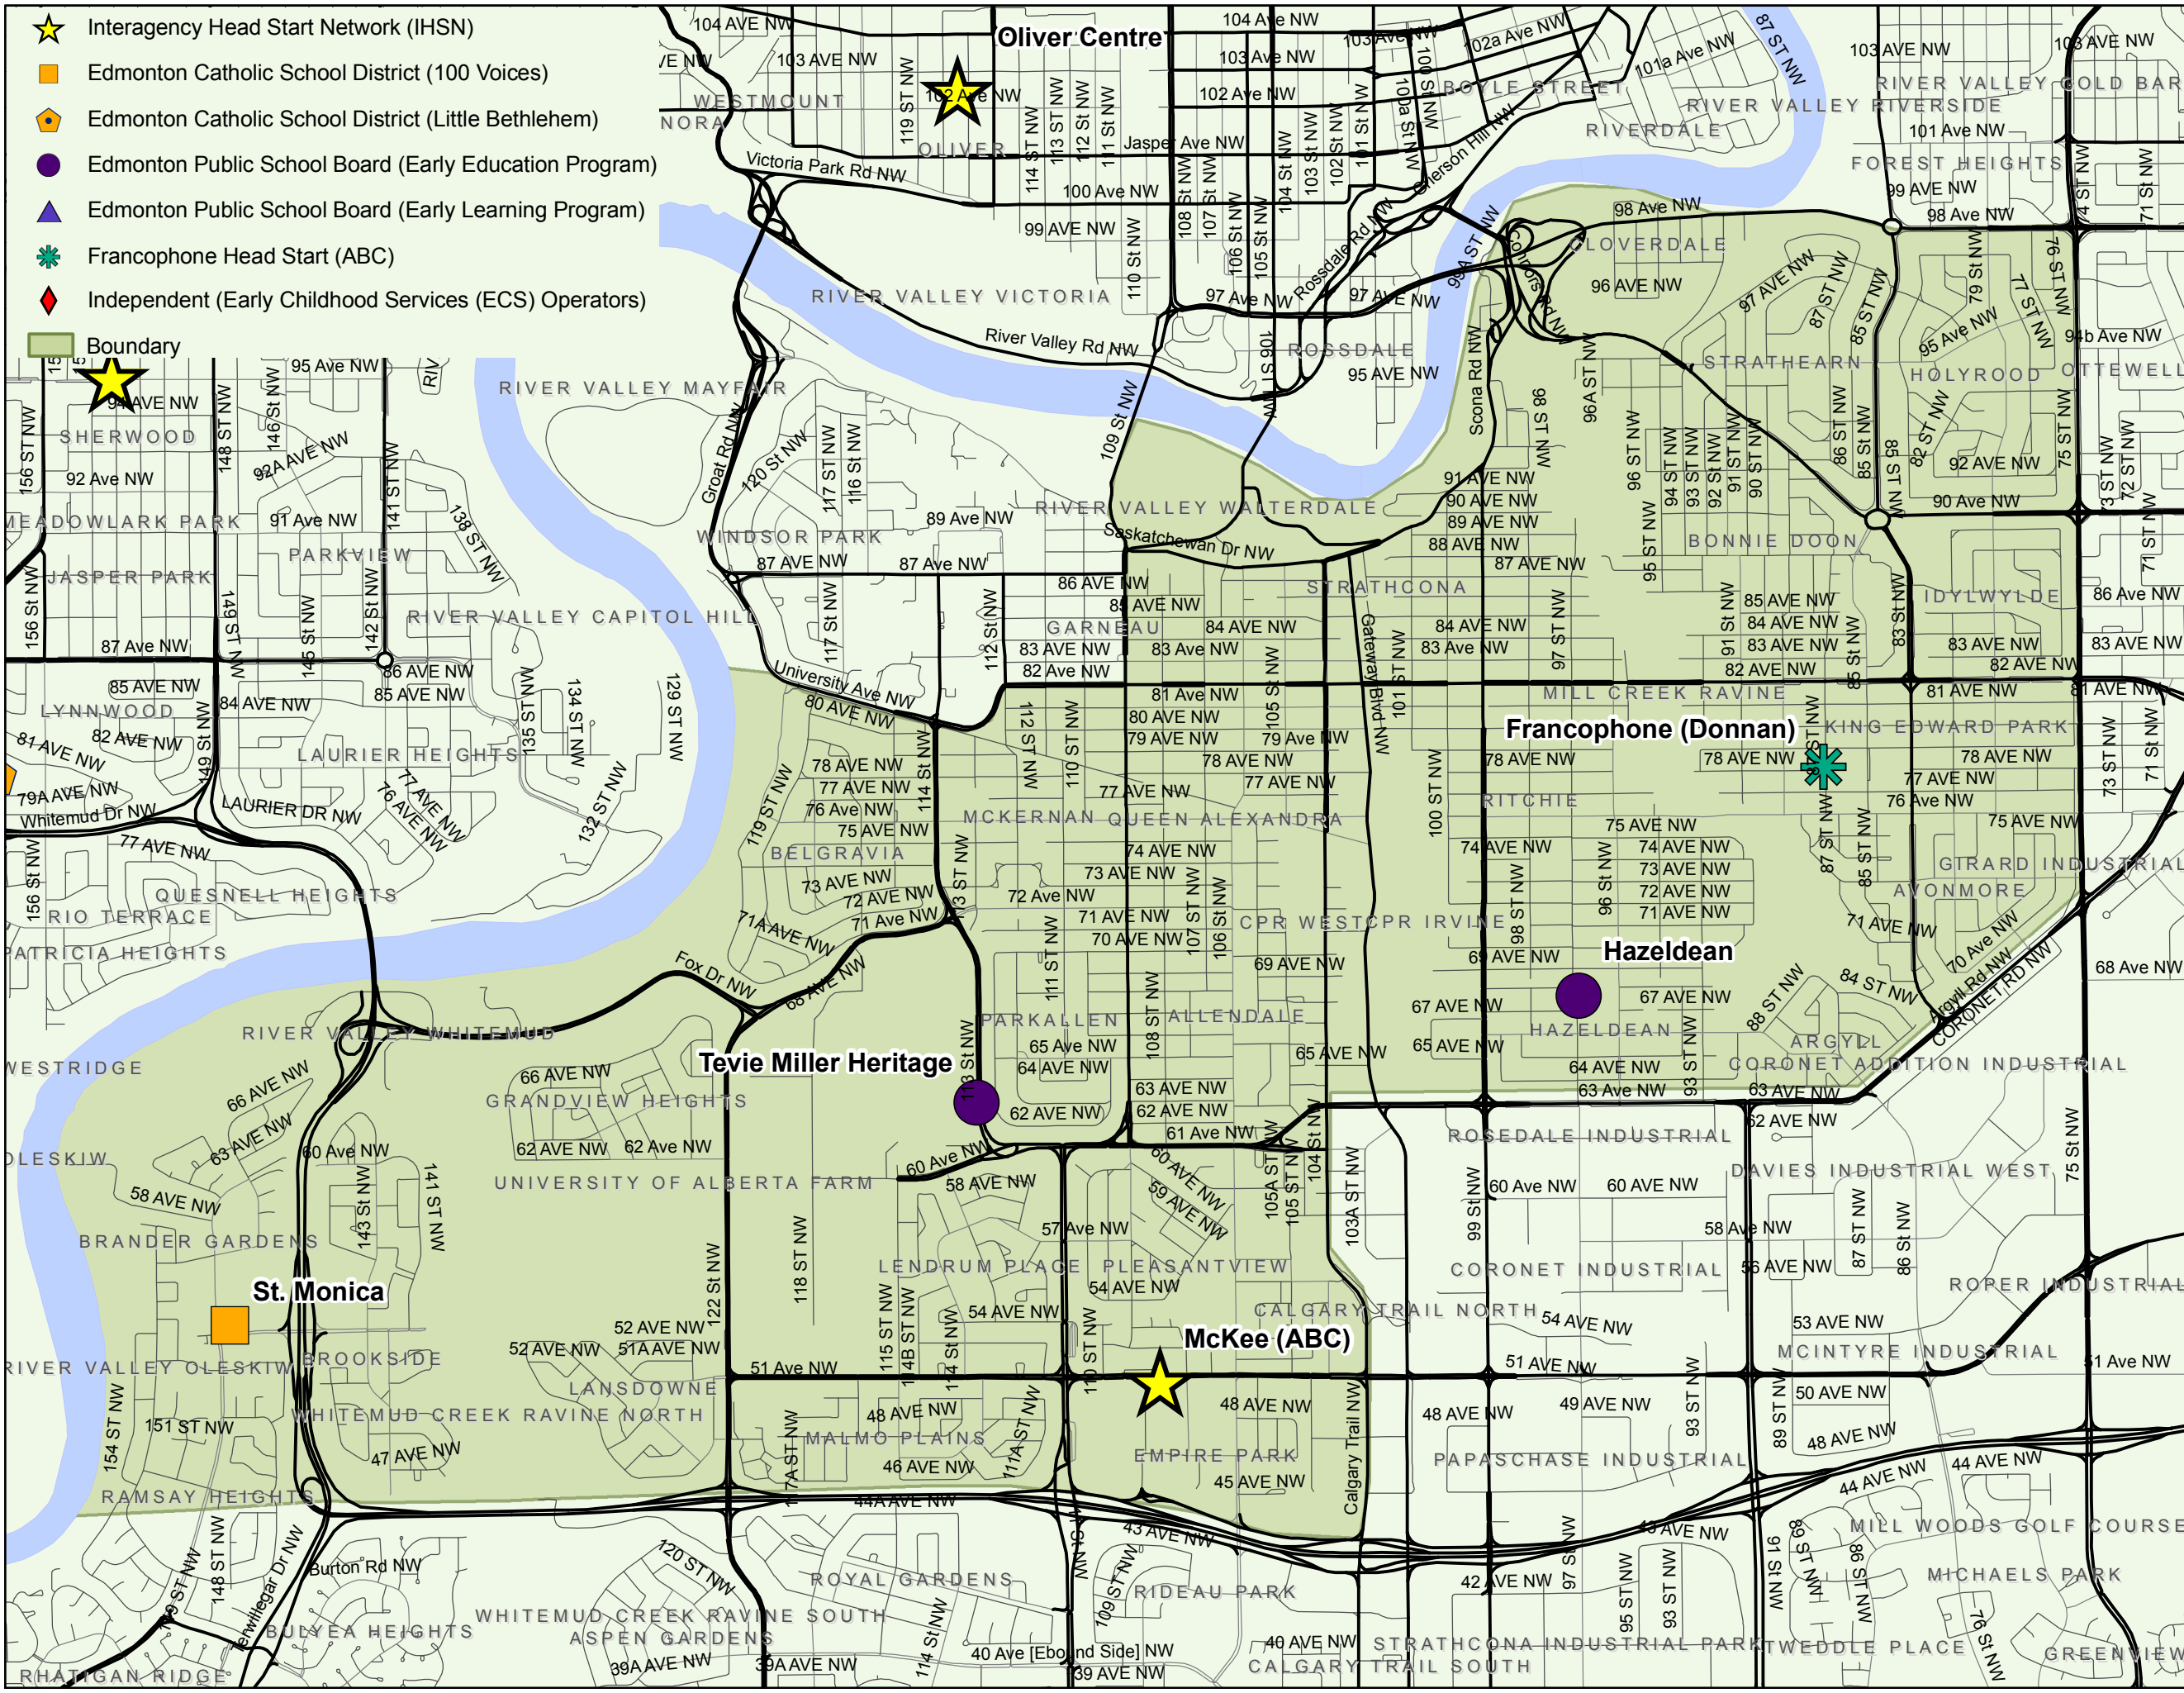

ABC Head Start McKee Site

-  Interagency Head Start Network (IHSN)
-  Edmonton Catholic School District (100 Voices)
-  Edmonton Catholic School District (Little Bethlehem)
-  Edmonton Public School Board (Early Education Program)
-  Edmonton Public School Board (Early Learning Program)
-  Francophone Head Start (ABC)
-  Independent (Early Childhood Services (ECS) Operators)

 Boundary

Location Map

Data Source: Interagency Head Start, 2011
Network Community Mapping Committee

The information presented in this map is accurate to the best of our knowledge using the data available. We accept no liability for the use or misuse of this information.
M.A.P.S. Alberta Capital Region 05/2011