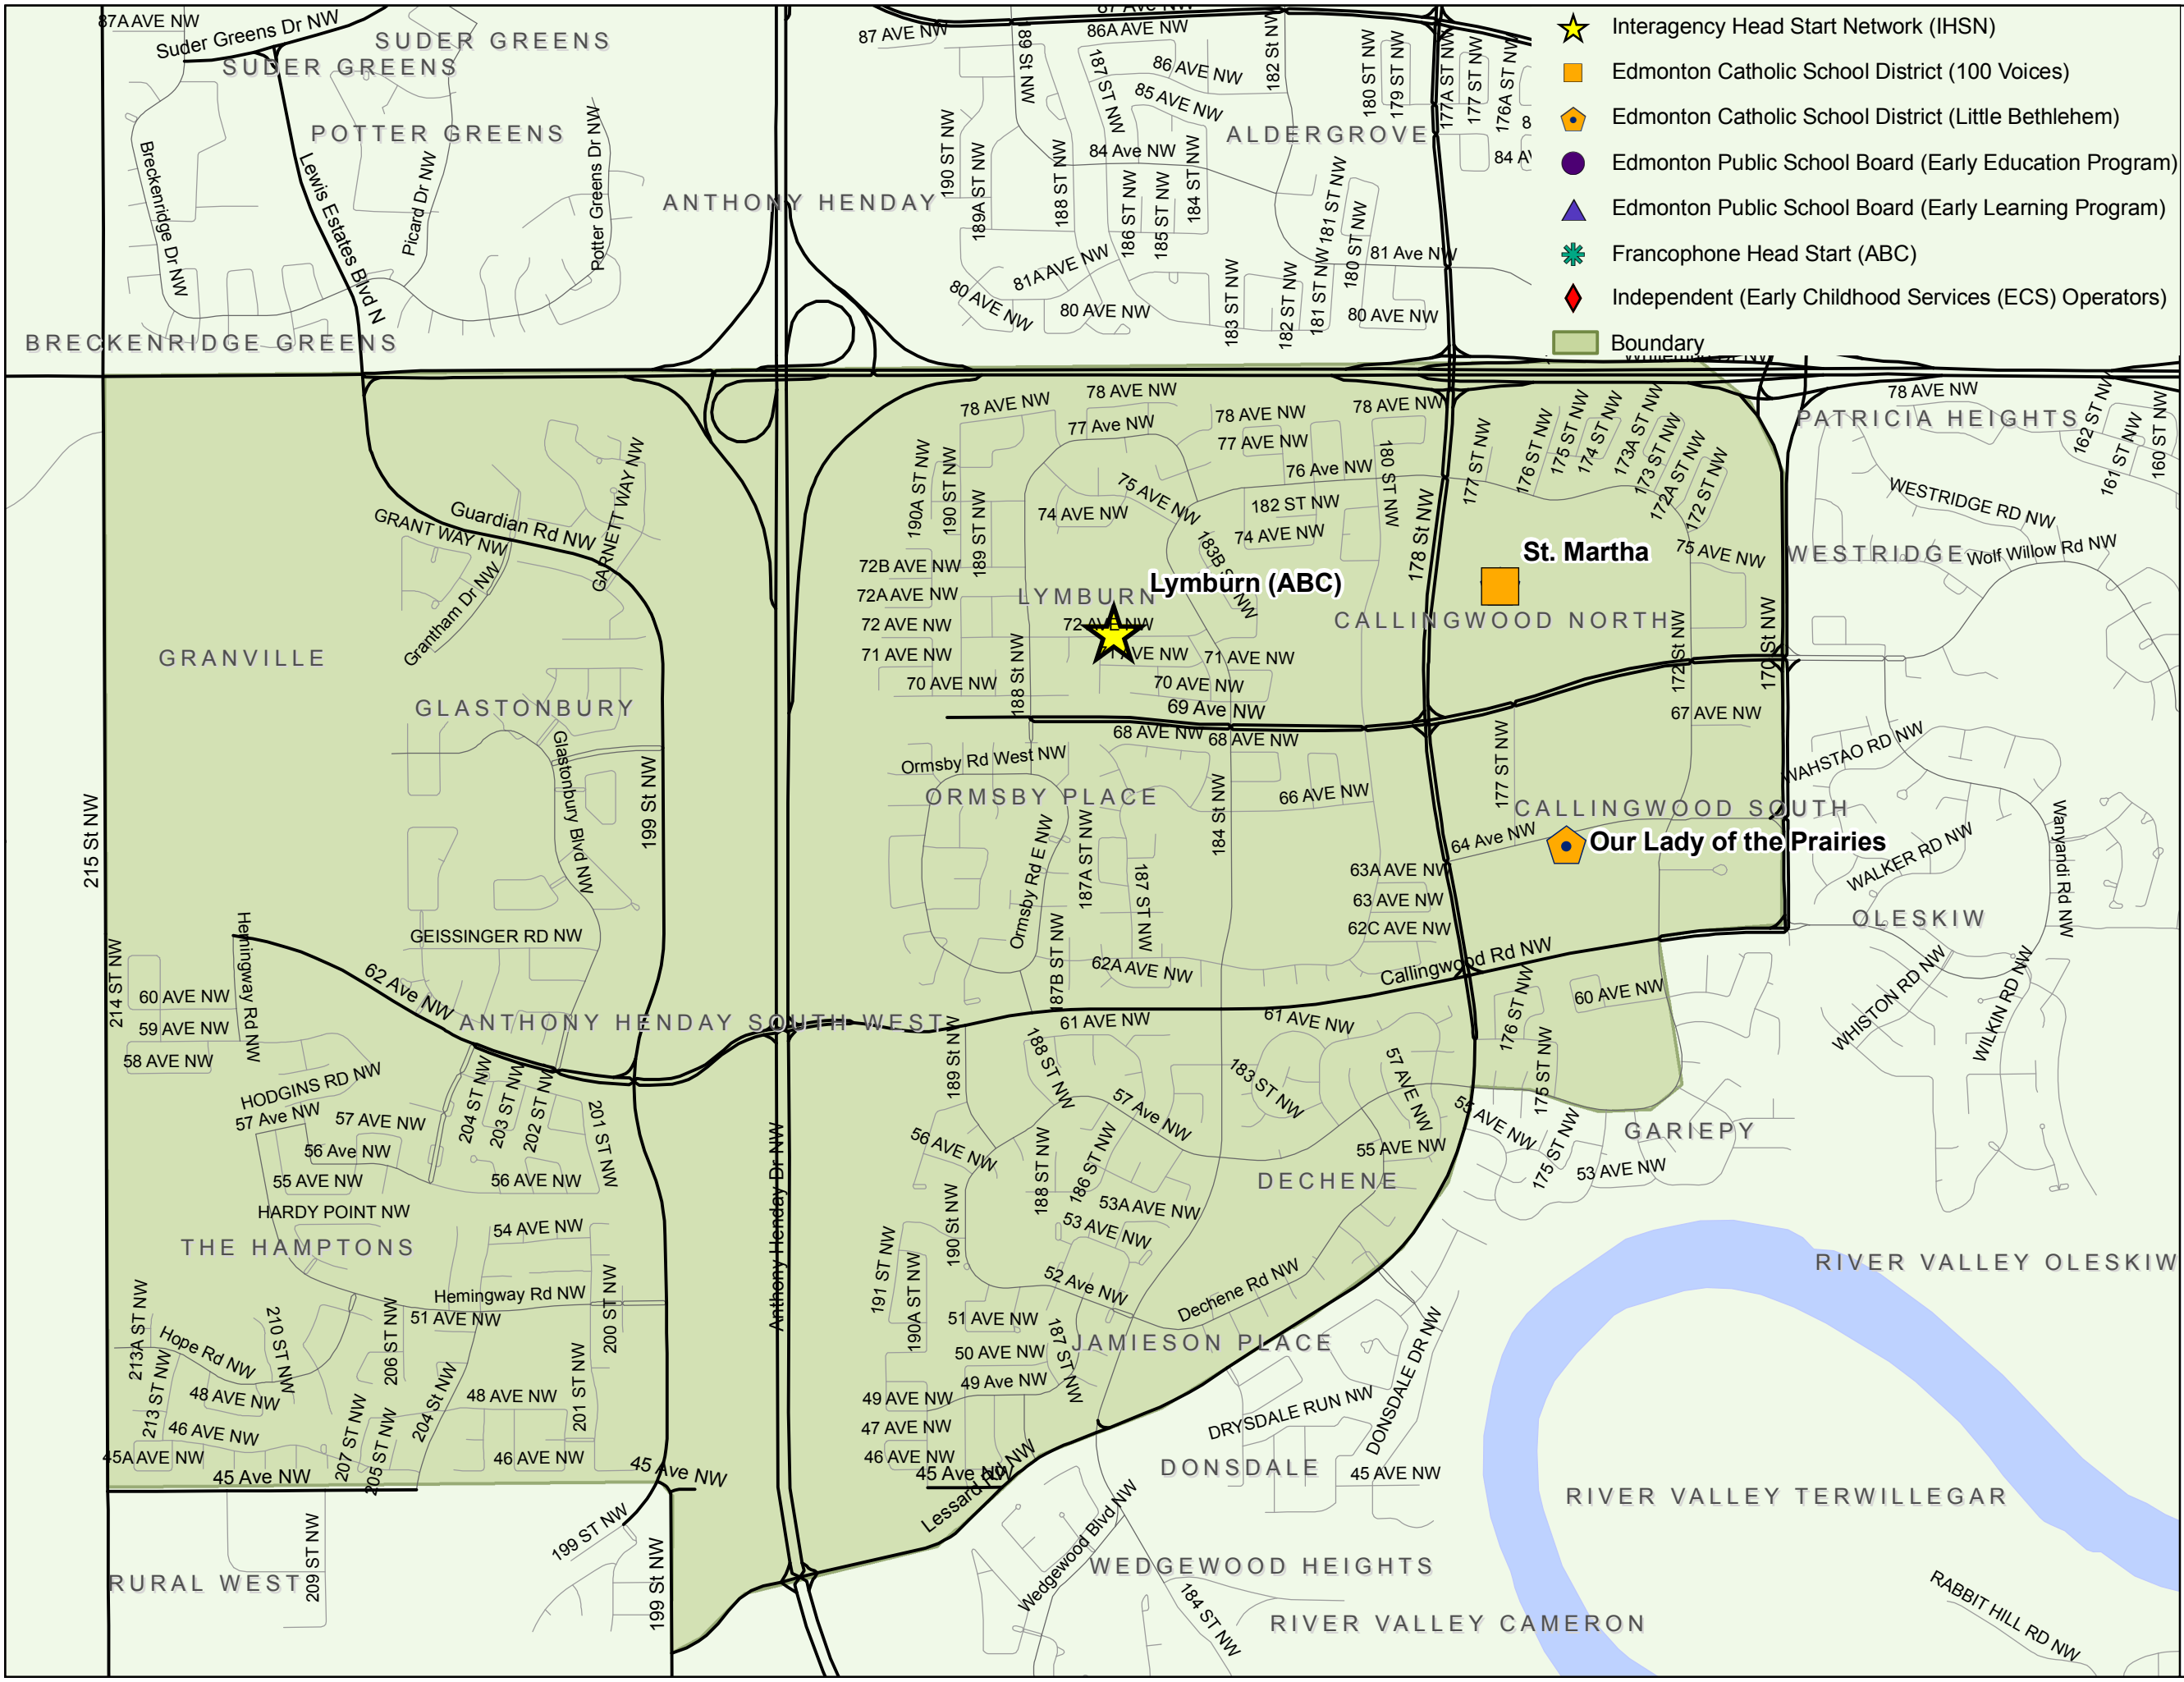

# ABC Head Start Lymburn Site

-  Interagency Head Start Network (IHSN)
-  Edmonton Catholic School District (100 Voices)
-  Edmonton Catholic School District (Little Bethlehem)
-  Edmonton Public School Board (Early Education Program)
-  Edmonton Public School Board (Early Learning Program)
-  Francophone Head Start (ABC)
-  Independent (Early Childhood Services (ECS) Operators)
-  Boundary

Data Source: Interagency Head Start, 2011  
Network Community Mapping Committee

The information presented in this map is accurate to the best of our knowledge using the data available. We accept no liability for the use or misuse of this information.  
M.A.P.S. Alberta Capital Region 05/2011